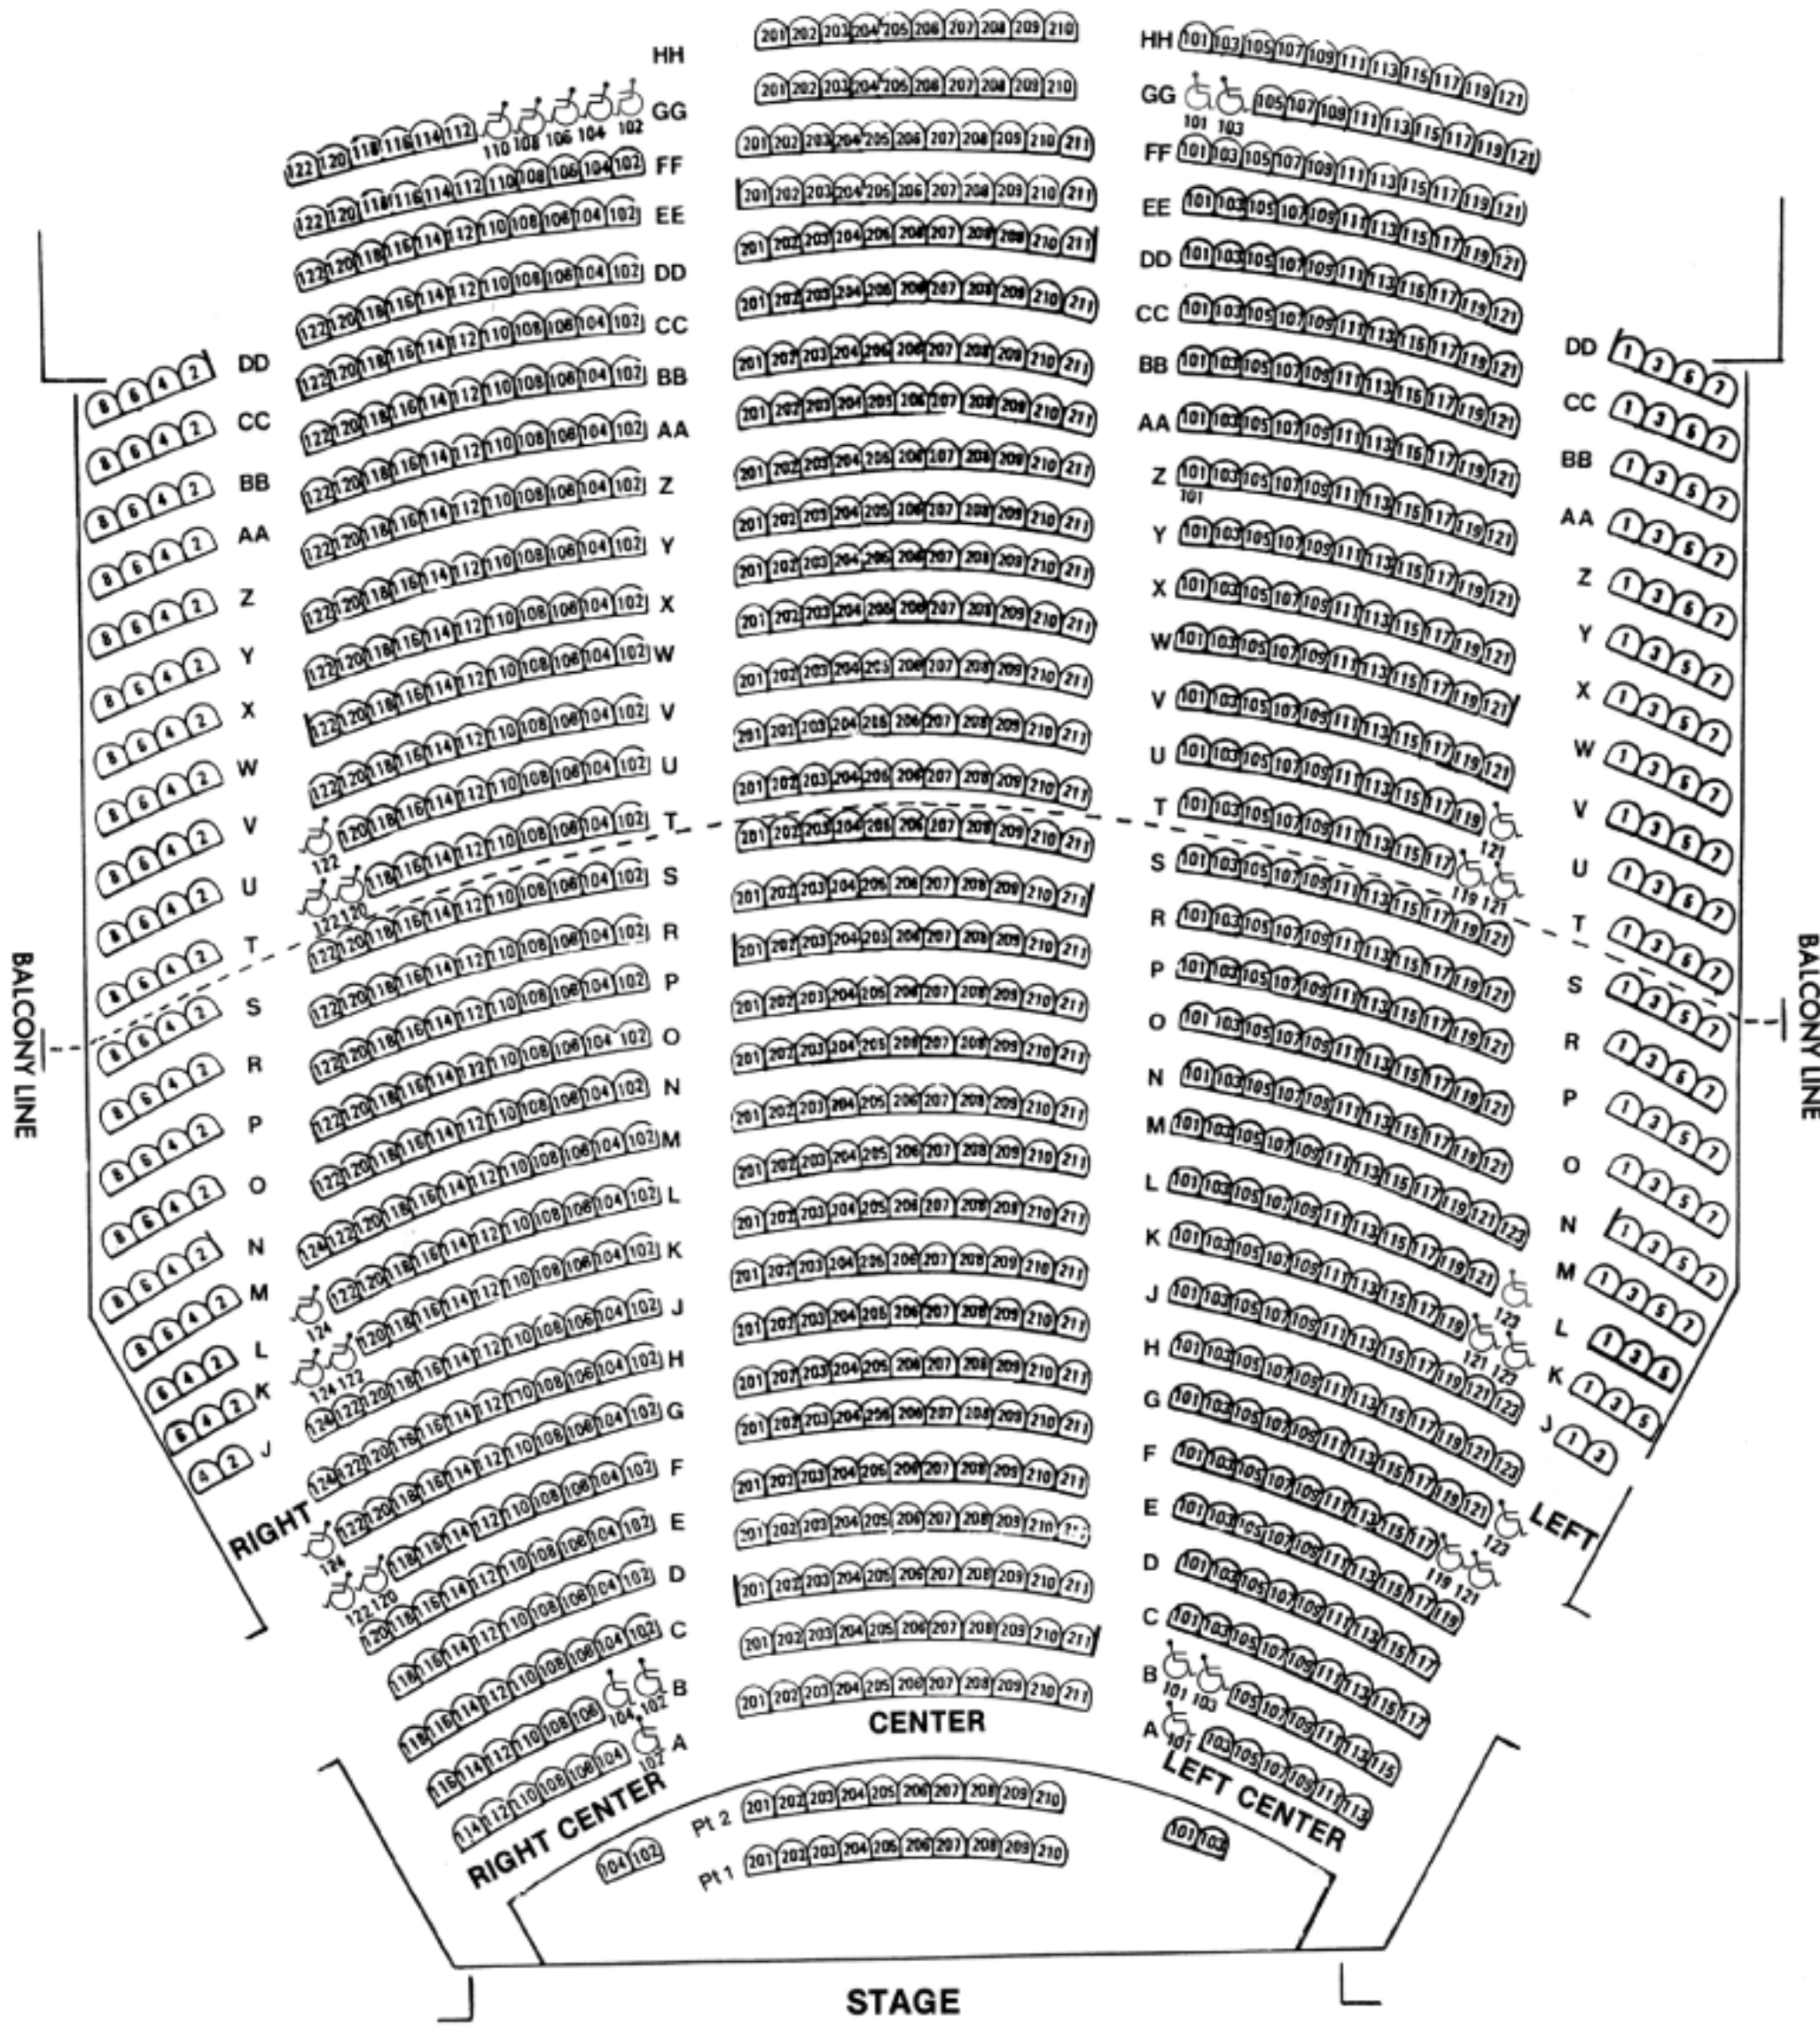

PERFORMANCE \_\_\_\_\_  
 DATE \_\_\_\_\_

Balcony Right	115
Balcony Left	105
Balcony Right Center	118
Balcony Left Center	119
Mezzanine	168
Orchestra Right	76
Orchestra Left	76
Orchestra Right Center	335
Orchestra Left Center	346
Orchestra Center	350
Pit	24
<b>Total</b>	<b>1832</b>

ROWS PT1 AND PT2 ONLY AVAILABLE  
 WHEN ORCHESTRA NOT PLAYING

THE  
**F.M. KIRBY**  
**CENTER**  
 FOR THE  
 PERFORMING ARTS  
 WILKES-BARRE, PA